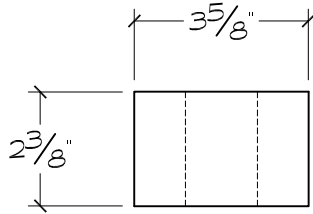

Harvey Cement Products, Inc.

Since 1947

16030 Park Avenue, Harvey, IL 60426

Ph: 708.333.1900 F: 708.333.1910

www.harveycement.com

CROSS SECTION

① **PROFILE CM**
ARCH REF:
SCALE: 3"=1'-0"

TOP VIEW

Profile ID

CM

SUGGESTED USE

Sill	
Transition Band	
Coping	
Cap	
Field / Band	X
Cornice	

**TYPE / SIZE
AVAILABILITY**

TYPE	LENGTH(S)
Straight	7 5/8"